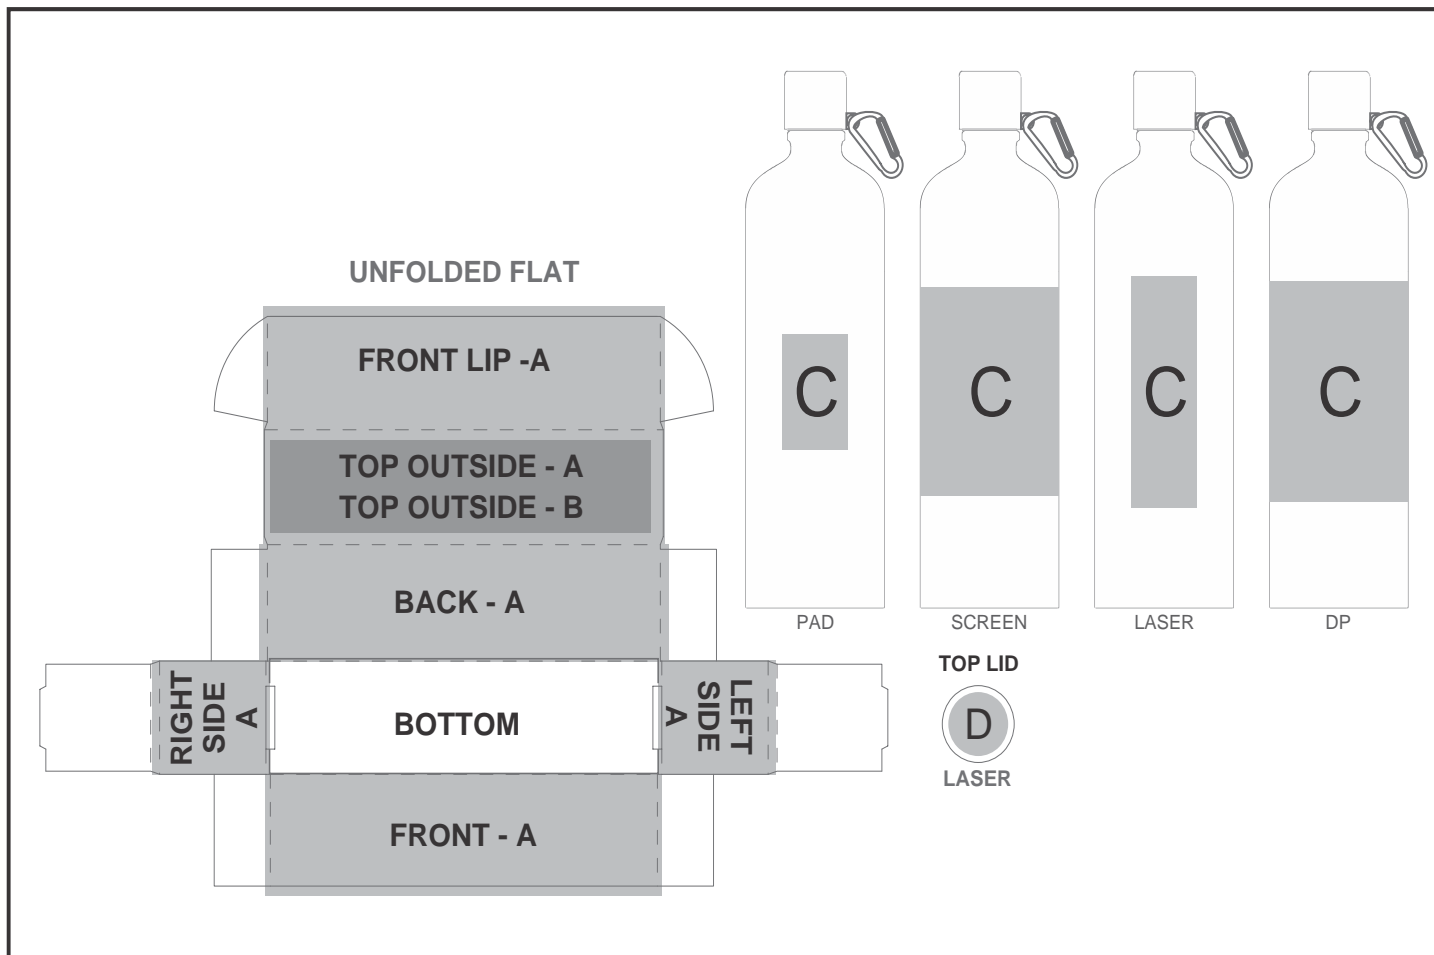

GF-SD-1214-B

Serendipio Origen Bottle in Bianca Custom Gift Box

Need to know:

Includes 1-Position Direct Print on Box AND 1-Position Laser Engraving OR 1-Position Direct Print on Bottle (setup fees apply)

- Please Note: Due to the nature of the printing process, any white in a logo cannot be branded and we cannot guarantee an exact colour match as the box has a mate finish. The nature and inconsistency of the pre-cut boards may create a 1-3mm of unbranded space on the front lip and imperfections maybe be found within the print. Large solid coverage prints are not recommended, if large solid coverage is required, it is recommended on kraft boxes as imperfections are less noticeable.

- Laser Colour: POS C- White | POS D- Tonal

Branding Options:

Position	Branding Method (Branding Code)	No. of Colours	Dimension
A	Digital Custom Packaging (DCP-CHG-2)	Full Colour	436,5mm wide x 364,5mm high
B	Digital Custom Packaging (DCP-CHG-2)	Full Colour	258mm wide x 62mm high
C	Pad Printing (PB)	2 Colours	30mm wide x 50mm high
C	Screen Wrap (SW)	1 Colour	180mm wide x 90mm high

C	Laser Engraving (LB)	N/A	30mm wide x 100mm high
C	Digital Print Drinkware (DP-D)	Full Colour	230mm wide x 95mm high
C	Digital Print Drinkware (DP-C)	Full Colour	100mm wide x 70mm high
D	Laser Engraving (LC)	N/A	25mm wide x 25mm high